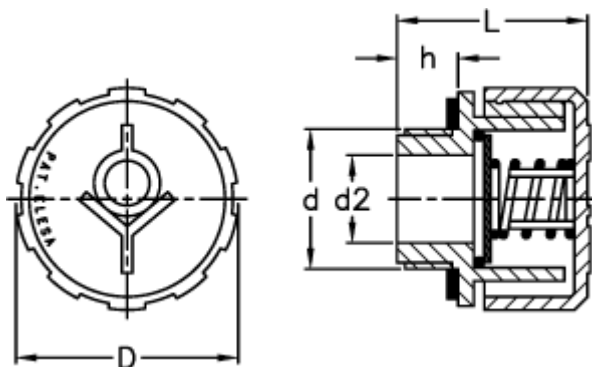

Data Sheet

Article number: 2311054616

Description: E+G Valve breather cap
SFV.16x1.5-100 mb

Measures

$D = 31$

$d = M16 \times 1,5$

$d2 = 10$

$h = 9.5$

$L = 29.5$